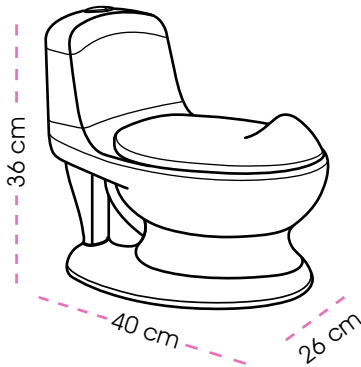

BABY MONSTERS LITTLE THINGS

RHINO My first WC

12+ 30kg

Ref: **BMWY028B**