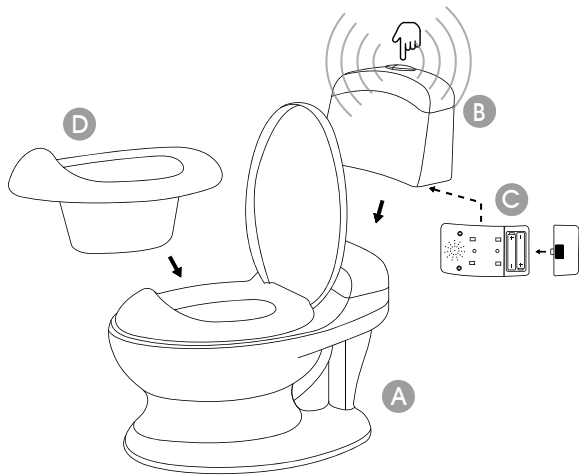

BABY MONSTERS LITTLE THINGS

RHINO My first WC

12+ 30kg

2 'AAA' batteries (not included)

Nappies or toilet paper compartment